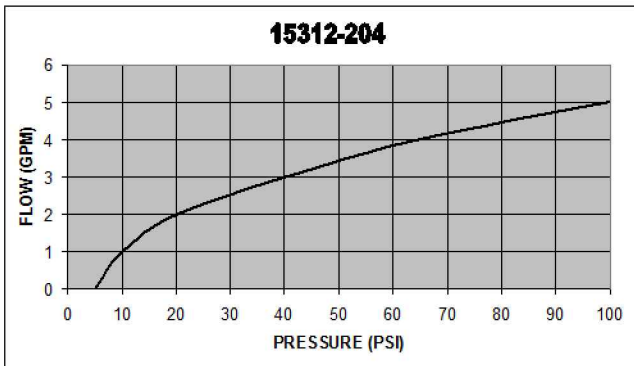

FREE FLOW PRESSURE DROP

15312-200 SERIES

07/09

Vonberg Valve, inc.

HYDRAULIC VALVE SPECIALISTS

3800 INDUSTRIAL AVE.
ROLLING MEADOWS, IL 60008-1085
PH: (847) 259-3800 FAX: (847) 259-3997