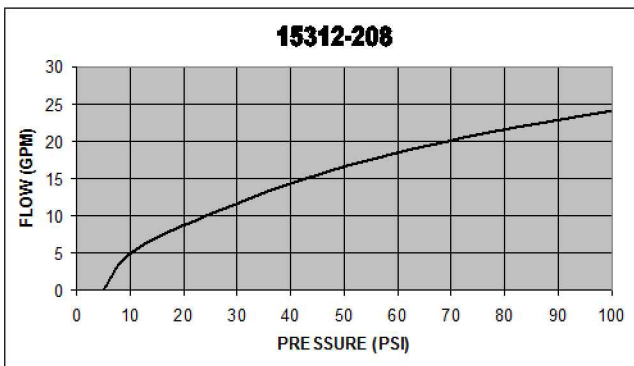

FREE FLOW PRESSURE DROP

15312-200 SERIES

07/09

Vonberg Valve, inc.

HYDRAULIC VALVE SPECIALISTS

3800 INDUSTRIAL AVE.
ROLLING MEADOWS, IL 60008-1085
PH: (847) 259-3800 FAX: (847) 259-3997