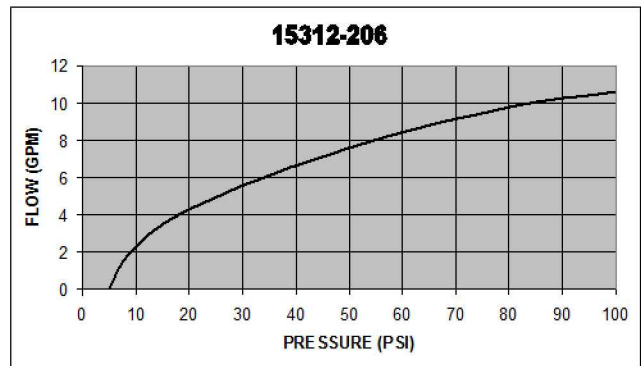

FREE FLOW PRESSURE DROP

15312-200 SERIES

07/09

Vonberg Valve, inc.

HYDRAULIC VALVE SPECIALISTS

3800 INDUSTRIAL AVE.
ROLLING MEADOWS, IL 60008-1085
PH: (847) 259-3800 FAX: (847) 259-3997