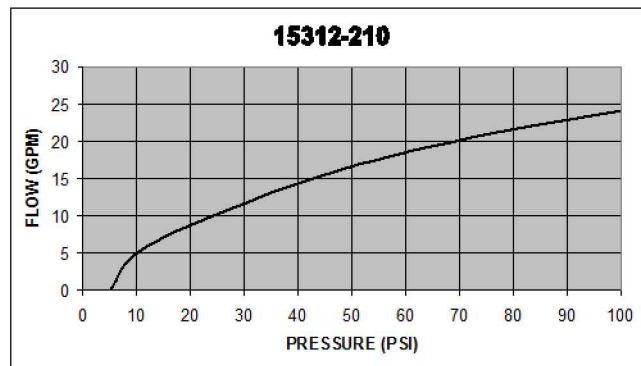

FREE FLOW PRESSURE DROP

15312-200 SERIES

07/09

Vonberg Valve, inc.

HYDRAULIC VALVE SPECIALISTS

3800 INDUSTRIAL AVE.
ROLLING MEADOWS, IL 60008-1085
PH: (847) 259-3800 FAX: (847) 259-3997