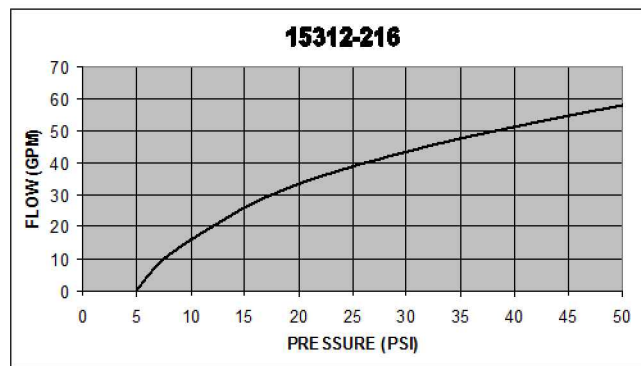

FREE FLOW PRESSURE DROP

15312-200 SERIES

07/09

Vonberg Valve, inc.

HYDRAULIC VALVE SPECIALISTS

3800 INDUSTRIAL AVE.
ROLLING MEADOWS, IL 60008-1085
PH: (847) 259-3800 FAX: (847) 259-3997