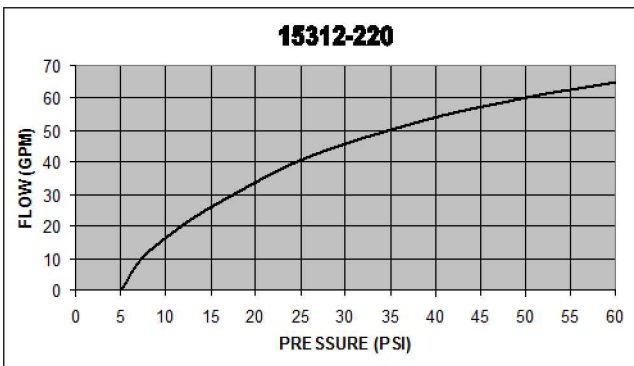

FREE FLOW PRESSURE DROP

15312-200 SERIES

07/09

Vonberg Valve, inc.

HYDRAULIC VALVE SPECIALISTS

3800 INDUSTRIAL AVE.
ROLLING MEADOWS, IL 60008-1085
PH: (847) 259-3800 FAX: (847) 259-3997