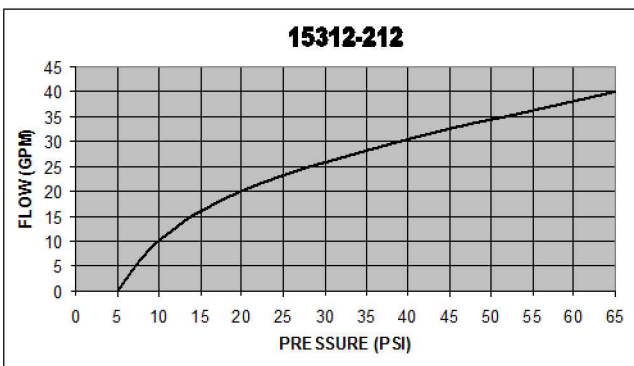

FREE FLOW PRESSURE DROP

15312-200 SERIES

07/09

Vonberg Valve, inc.

HYDRAULIC VALVE SPECIALISTS

3800 INDUSTRIAL AVE.
ROLLING MEADOWS, IL 60008-1085
PH: (847) 259-3800 FAX: (847) 259-3997