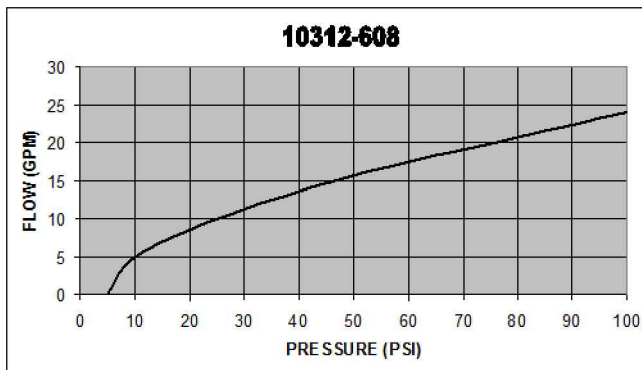

FREE FLOW PRESSURE DROP

10312-600 SERIES

07/09

Vonberg Valve, inc.

HYDRAULIC VALVE SPECIALISTS

3800 INDUSTRIAL AVE.
ROLLING MEADOWS, IL 60008-1085

PH: (847) 259-3800 FAX: (847) 259-3997