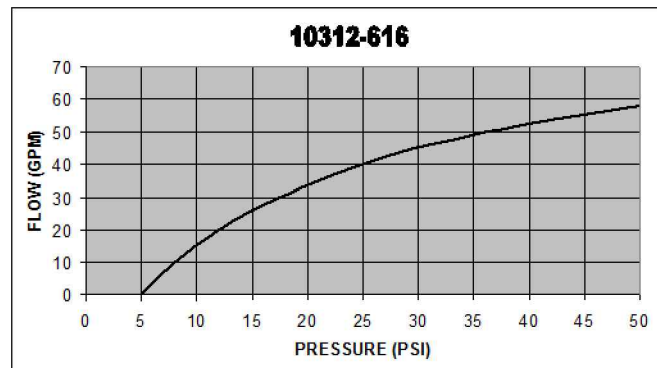

FREE FLOW PRESSURE DROP

10312-600 SERIES

07/09

Vonberg Valve, inc.

HYDRAULIC VALVE SPECIALISTS

3800 INDUSTRIAL AVE.
ROLLING MEADOWS, IL 60008-1085

PH: (847) 259-3800 FAX: (847) 259-3997