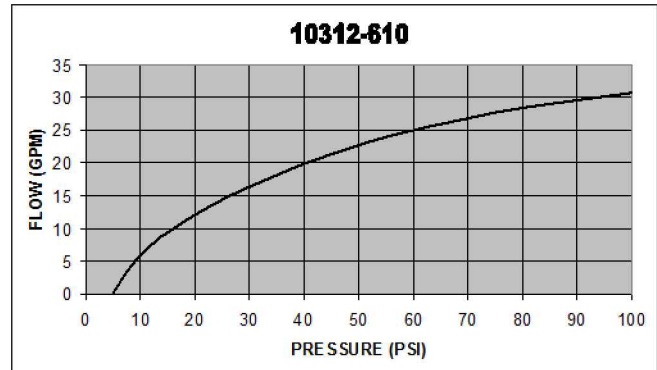

FREE FLOW PRESSURE DROP

10312-600 SERIES

07/09

Vonberg Valve, inc.

HYDRAULIC VALVE SPECIALISTS

3800 INDUSTRIAL AVE.
ROLLING MEADOWS, IL 60008-1085

PH: (847) 259-3800 FAX: (847) 259-3997