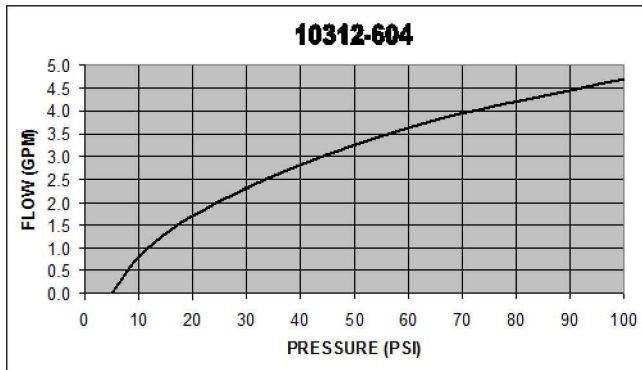

FREE FLOW PRESSURE DROP

10312-600 SERIES

07/09

Vonberg Valve, inc.

HYDRAULIC VALVE SPECIALISTS

3800 INDUSTRIAL AVE.
ROLLING MEADOWS, IL 60008-1085

PH: (847) 259-3800 FAX: (847) 259-3997