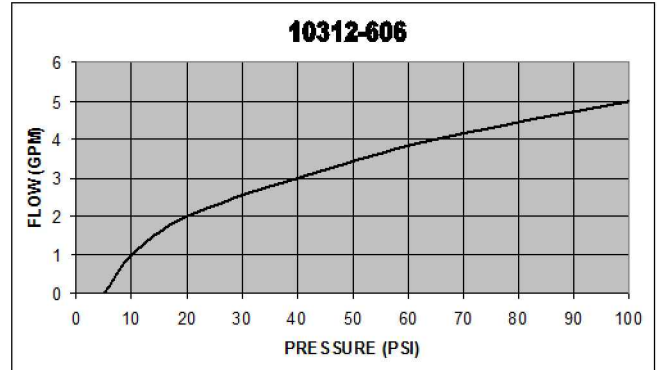

FREE FLOW PRESSURE DROP

10312-600 SERIES

07/09

Vonberg Valve, inc.

HYDRAULIC VALVE SPECIALISTS

3800 INDUSTRIAL AVE.
ROLLING MEADOWS, IL 60008-1085

PH: (847) 259-3800 FAX: (847) 259-3997