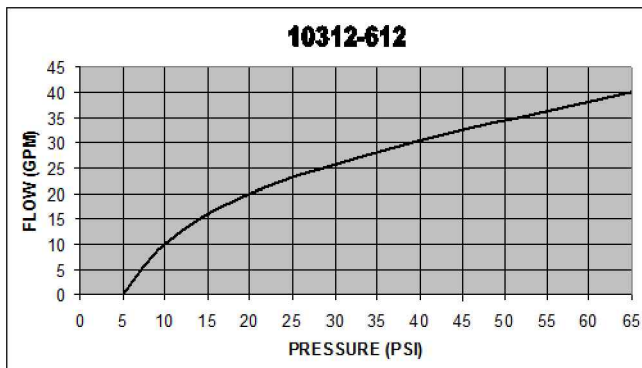

FREE FLOW PRESSURE DROP

10312-600 SERIES

07/09

Vonberg Valve, inc.

HYDRAULIC VALVE SPECIALISTS

3800 INDUSTRIAL AVE.
ROLLING MEADOWS, IL 60008-1085

PH: (847) 259-3800 FAX: (847) 259-3997