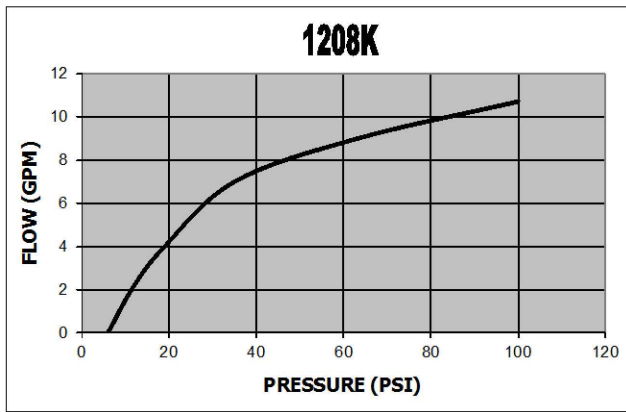

FREE FLOW PRESSURE DROP

1200K SERIES

Vonberg Valve, inc.

HYDRAULIC VALVE SPECIALISTS

3800 INDUSTRIAL AVE.
ROLLING MEADOWS, IL 60008-1085
PH: (847) 259-3800 FAX: (847) 259-3997