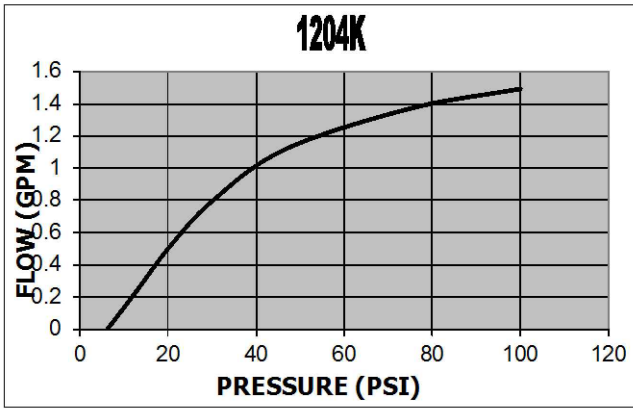

FREE FLOW PRESSURE DROP

1200K SERIES

Vonberg Valve, inc.

HYDRAULIC VALVE SPECIALISTS

3800 INDUSTRIAL AVE.
ROLLING MEADOWS, IL 60008-1085
PH: (847) 259-3800 FAX: (847) 259-3997