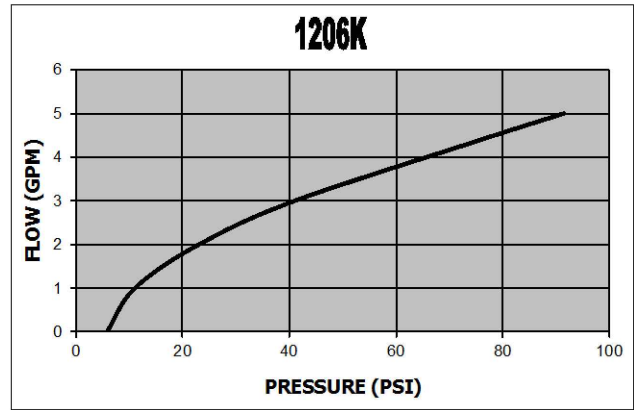

FREE FLOW PRESSURE DROP

1200K SERIES

Vonberg Valve, inc.

HYDRAULIC VALVE SPECIALISTS

3800 INDUSTRIAL AVE.
ROLLING MEADOWS, IL 60008-1085
PH: (847) 259-3800 FAX: (847) 259-3997