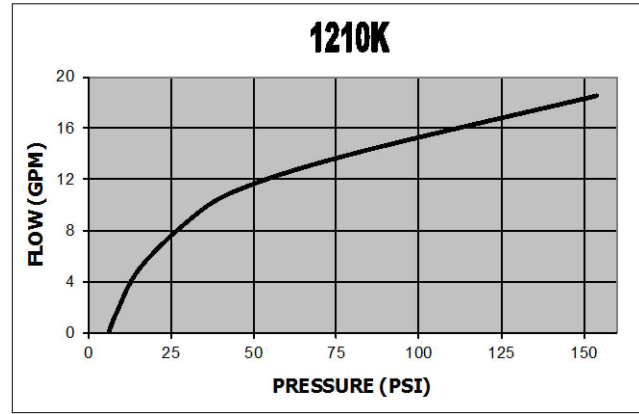

FREE FLOW PRESSURE DROP

1200K SERIES

Vonberg Valve, inc.

HYDRAULIC VALVE SPECIALISTS

3800 INDUSTRIAL AVE.
ROLLING MEADOWS, IL 60008-1085
PH: (847) 259-3800 FAX: (847) 259-3997